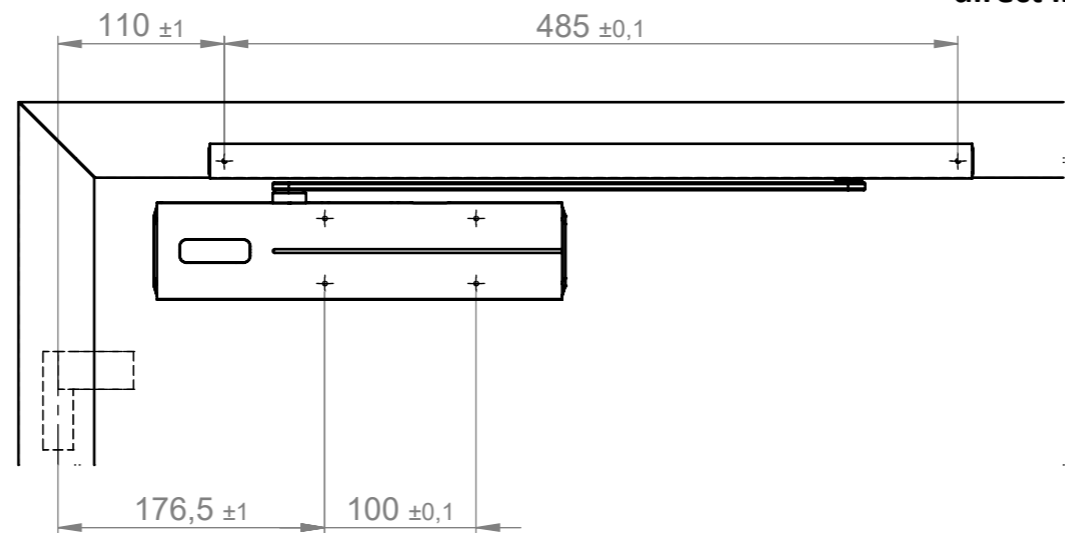

This work is copyright and no part may be reproduced, by any process, nor may any other exclusive right be exercised without the permission of ASSA ABLOY.

DIN rechts  
right hand door

DIN links  
left hand door

DIN rechts  
right hand door

DIN links  
left hand door

**Direktbefestigung**  
**direct installation**

**Befestigung mit Montageplatte**  
**installation with mounting plate**

State	Description	Date	Name				
Inspection Dimension				Name local language		DC500-DC700 mit G193/G195	
Surface:				Material:		General tolerance:	
Volume:	Weight:	Surface area:	Created (YYYY-MM-DD):	Designed by:	Drawn by:	Scale:	Projection:
mm <sup>3</sup>	gram	mm <sup>2</sup>	2018-05-15			1:5 (A3)	
<b>ASSA ABLOY</b>				Door closer accessory		Alternate ID	
				standard installation opposite hinge side		<b>DC500H.30-1020</b>	
				Normalmontage Bandgegenseite		Document ID	Rev.:
						<b>D000987140-001</b>	<b>1</b>