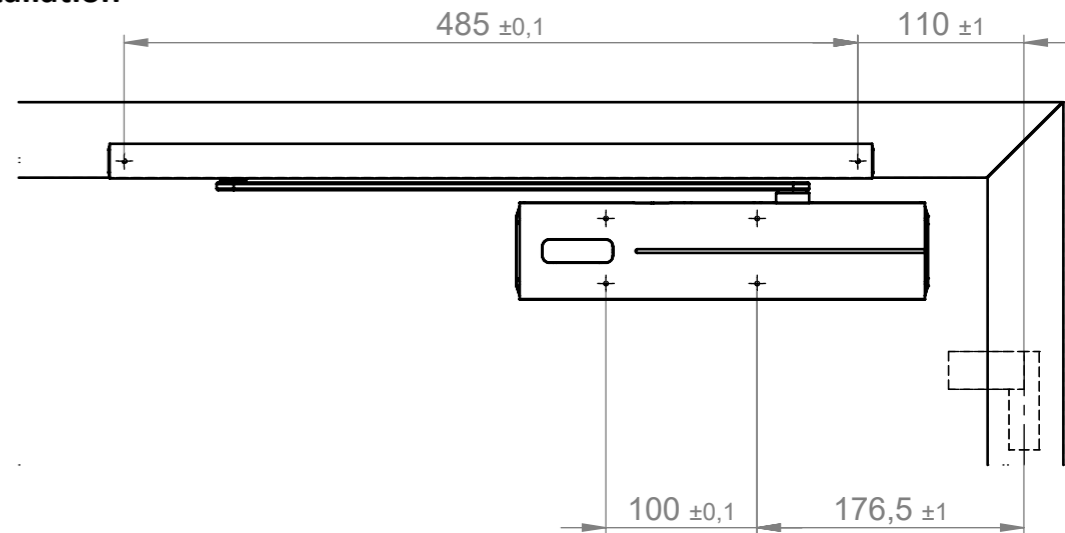

This work is copyright and no part may be reproduced, by any process, nor may any other exclusive right be exercised without the permission of ASSA ABLOY.

DIN rechts  
right hand door

DIN links  
left hand door

DIN rechts  
right hand door

DIN links  
left hand door

**Direktbefestigung**  
**direct installation**

**Befestigung mit Montageplatte**  
**installation with mounting plate**

State	Description	Date	Name				
Inspection Dimension				Name local language		DC500-DC700 mit G193/G195	
Surface:				Material:		General tolerance:	
Volume:	Weight:	Surface area:	Created (YYYY-MM-DD):	Designed by:	Drawn by:	Scale:	Projection:
mm <sup>3</sup>	gram	mm <sup>2</sup>	2018-05-15			1:5 (A3)	
<b>ASSA ABLOY</b>				Door closer accessory		Alternate ID	
				standard installation opposite hinge side		<b>DC500H.30-1020</b>	
				Normalmontage Bandgegenseite		Document ID	Rev.:
						<b>D000987140-001</b>	<b>1</b>