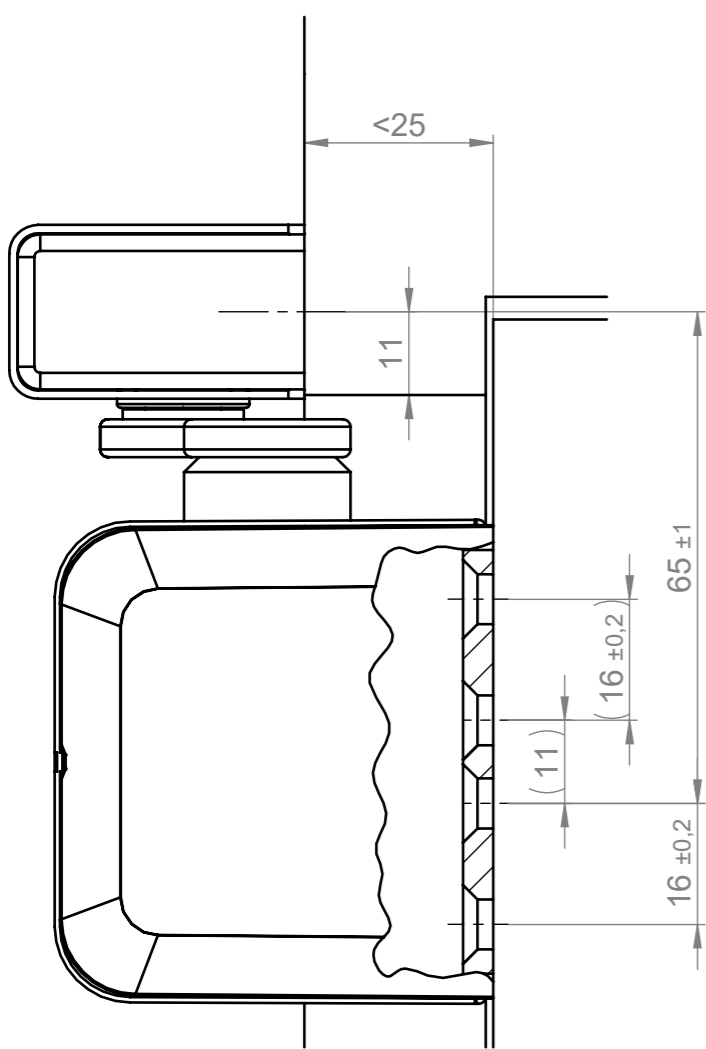

This work is copyright and no part may be reproduced, by any process, nor may any other exclusive right be exercised without the permission of ASSA ABLOY.

DIN rechts  
right hand door

DIN links  
left hand door

DIN rechts  
right hand door

DIN links  
left hand door

**Direktbefestigung**  
**direct installation**

**Befestigung mit Montageplatte**  
**installation with mounting plate**

State	Description	Date	Name				
Inspection Dimension				Name local language		DC500-DC700 mit G193/G195	
Surface:				Material:		General tolerance:	
Volume:	Weight:	Surface area:	Created (YYYY-MM-DD):	Designed by:	Drawn by:	Scale:	Projection:
mm <sup>3</sup>	gram	mm <sup>2</sup>	2018-05-15			1:5 (A3)	
<b>ASSA ABLOY</b>				Door closer accessory		Alternate ID	
				standard installation opposite hinge side		<b>DC500H.30-1020</b>	
				Normalmontage Bandgegenseite		Document ID	Rev.:
						<b>D000987140-001</b>	<b>1</b>