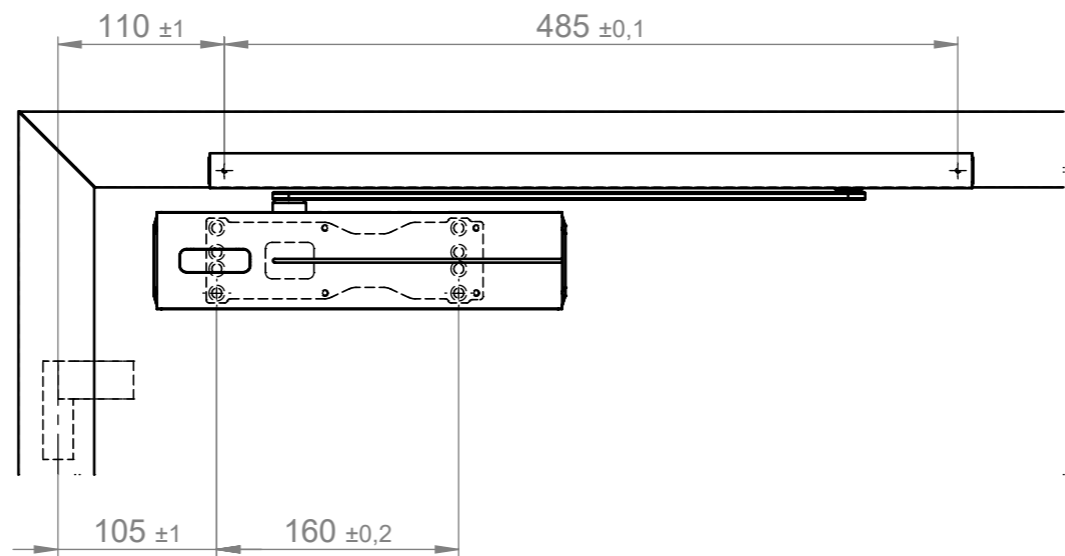

This work is copyright and no part may be reproduced, by any process, nor may any other exclusive right be exercised without the permission of ASSA ABLOY.

DIN rechts  
right hand door

DIN links  
left hand door

DIN rechts  
right hand door

DIN links  
left hand door

**Direktbefestigung**  
**direct installation**

**Befestigung mit Montageplatte**  
**installation with mounting plate**

State	Description	Date	Name				
Inspection Dimension				Name local language		DC500-DC700 mit G193/G195	
Surface:				Material:		General tolerance:	
Volume:	Weight:	Surface area:	Created (YYYY-MM-DD):	Designed by:	Drawn by:	Scale:	Projection:
mm <sup>3</sup>	gram	mm <sup>2</sup>	2018-05-15			1:5 (A3)	
<b>ASSA ABLOY</b>				Door closer accessory		Alternate ID	
				standard installation opposite hinge side		<b>DC500H.30-1020</b>	
				Normalmontage Bandgegenseite		Document ID	Rev.:
						<b>D000987140-001</b>	<b>1</b>