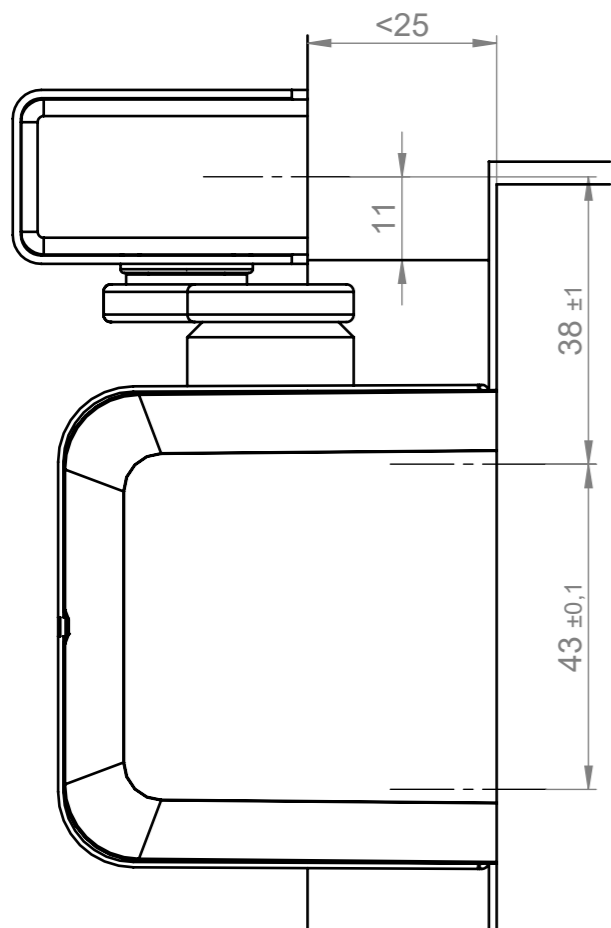

This work is copyright and no part may be reproduced, by any process, nor may any other exclusive right be exercised without the permission of ASSA ABLOY.

DIN rechts  
right hand door

DIN links  
left hand door

DIN rechts  
right hand door

DIN links  
left hand door

**Direktbefestigung**  
**direct installation**

**Befestigung mit Montageplatte**  
**installation with mounting plate**

State	Description	Date	Name				
Inspection Dimension				Name local language		DC500-DC700 mit G193/G195	
Surface:				Material:		General tolerance:	
Volume:	Weight:	Surface area:	Created (YYYY-MM-DD):	Designed by:	Drawn by:	Scale:	Projection:
mm <sup>3</sup>	gram	mm <sup>2</sup>	2018-05-15			1:5 (A3)	
<b>ASSA ABLOY</b>				Door closer accessory		Alternate ID	
				standard installation opposite hinge side		<b>DC500H.30-1020</b>	
				Normalmontage Bandgegenseite		Document ID	Rev.:
						<b>D000987140-001</b>	<b>1</b>