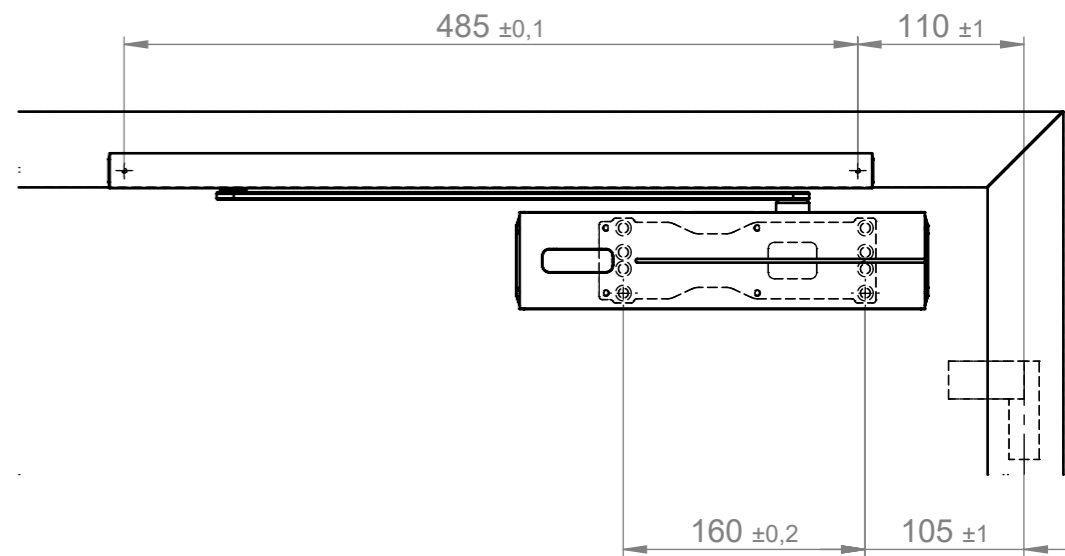

This work is copyright and no part may be reproduced, by any process, nor may any other exclusive right be exercised without the permission of ASSA ABLOY.

DIN rechts  
right hand door

DIN links  
left hand door

DIN rechts  
right hand door

DIN links  
left hand door

**Direktbefestigung**  
**direct installation**

**Befestigung mit Montageplatte**  
**installation with mounting plate**

State	Description	Date	Name				
Inspection Dimension				Name local language		DC500-DC700 mit G193/G195	
Surface:				Material:		General tolerance:	
Volume:	Weight:	Surface area:	Created (YYYY-MM-DD):	Designed by:	Drawn by:	Scale:	Projection:
mm <sup>3</sup>	gram	mm <sup>2</sup>	2018-05-15			1:5 (A3)	
<b>ASSA ABLOY</b>				Door closer accessory		Alternate ID	
				standard installation opposite hinge side		<b>DC500H.30-1020</b>	
				Normalmontage Bandgegenseite		Document ID	Rev.:
						<b>D000987140-001</b>	<b>1</b>